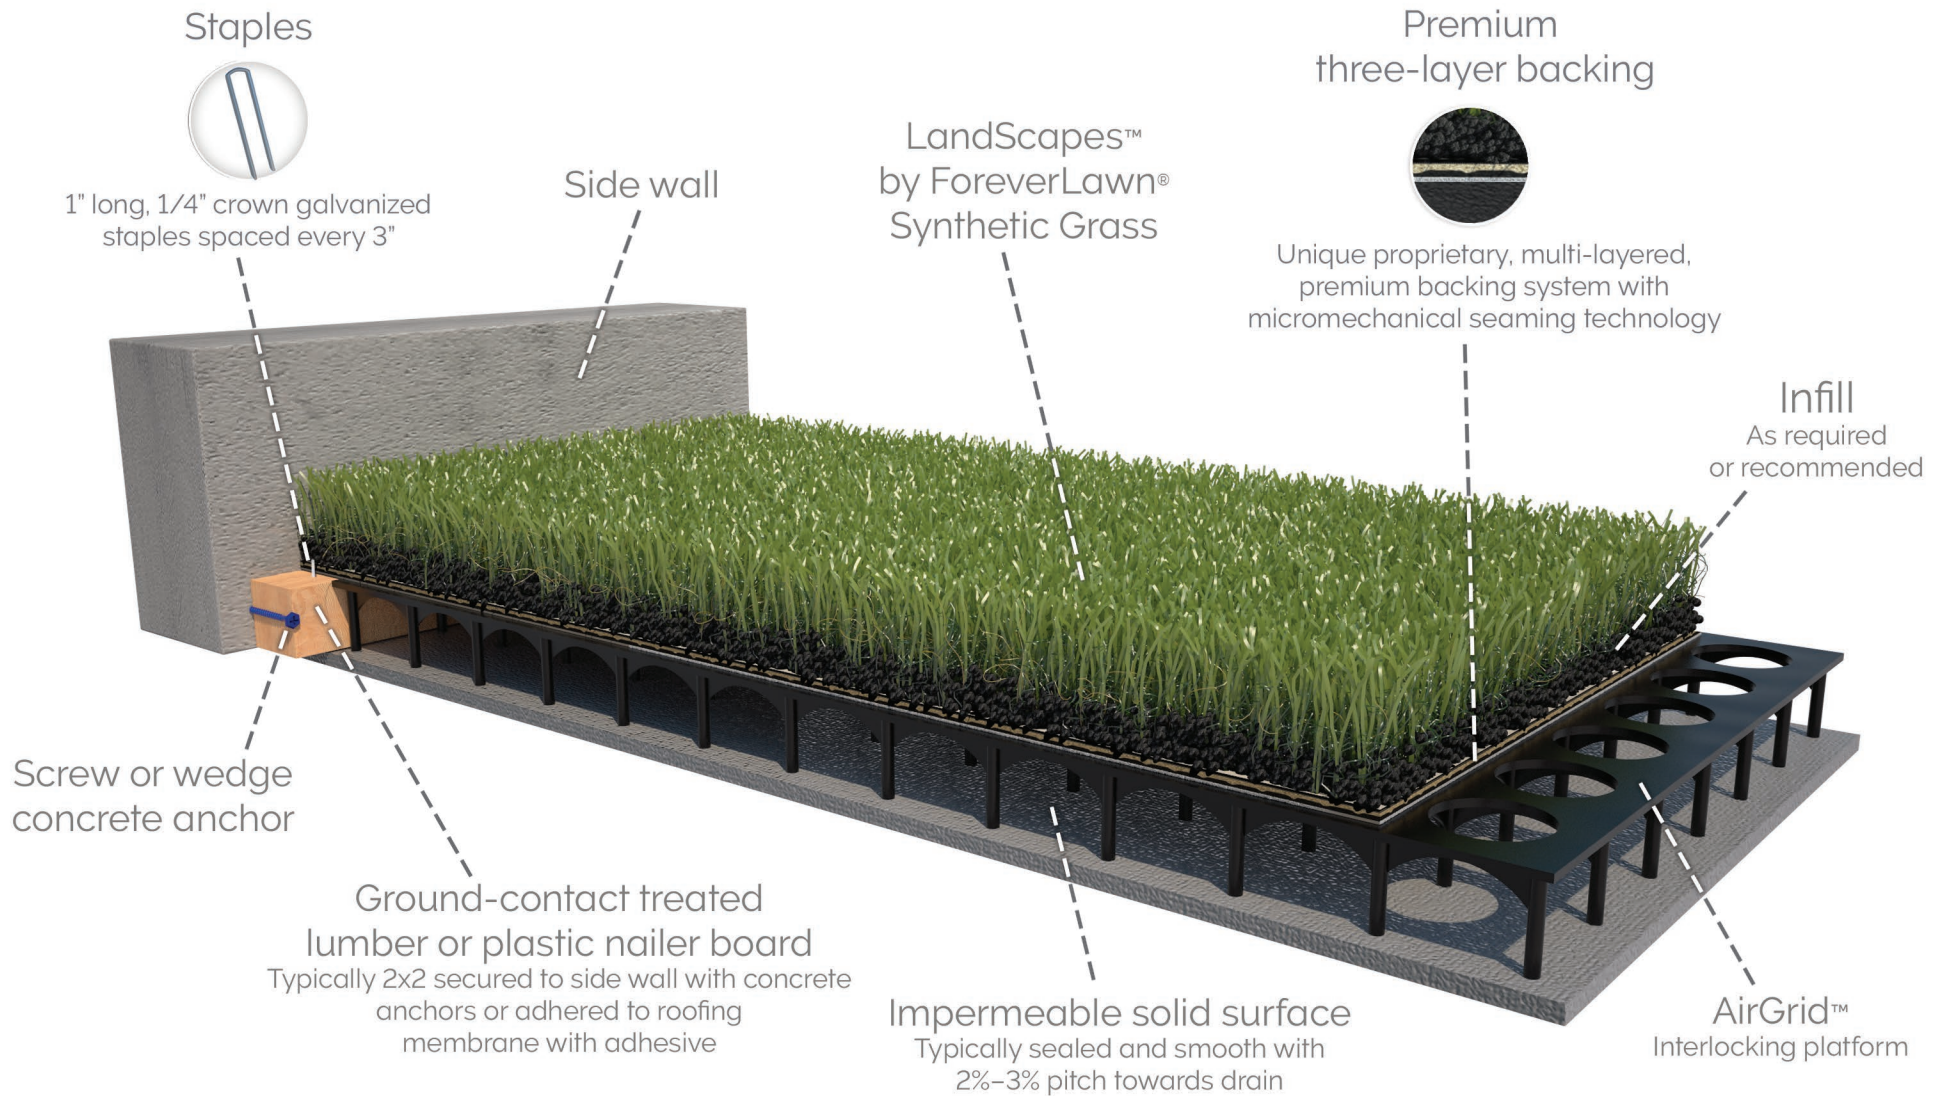

ForeverLawn Synthetic Grass System

Installed over rooftop or solid surface with AirGrid

LandScapes
by ForeverLawn®

ForeverLawn

330.499.8873 • foreverlawn.com
8007 Beeson St., Louisville, OH 44641

CADdetails
MICROSITE

microsite.caddetails.com/1148

By	G. Swartz	06/24
Scale	Not to scale	
Drawing No.	M1475	