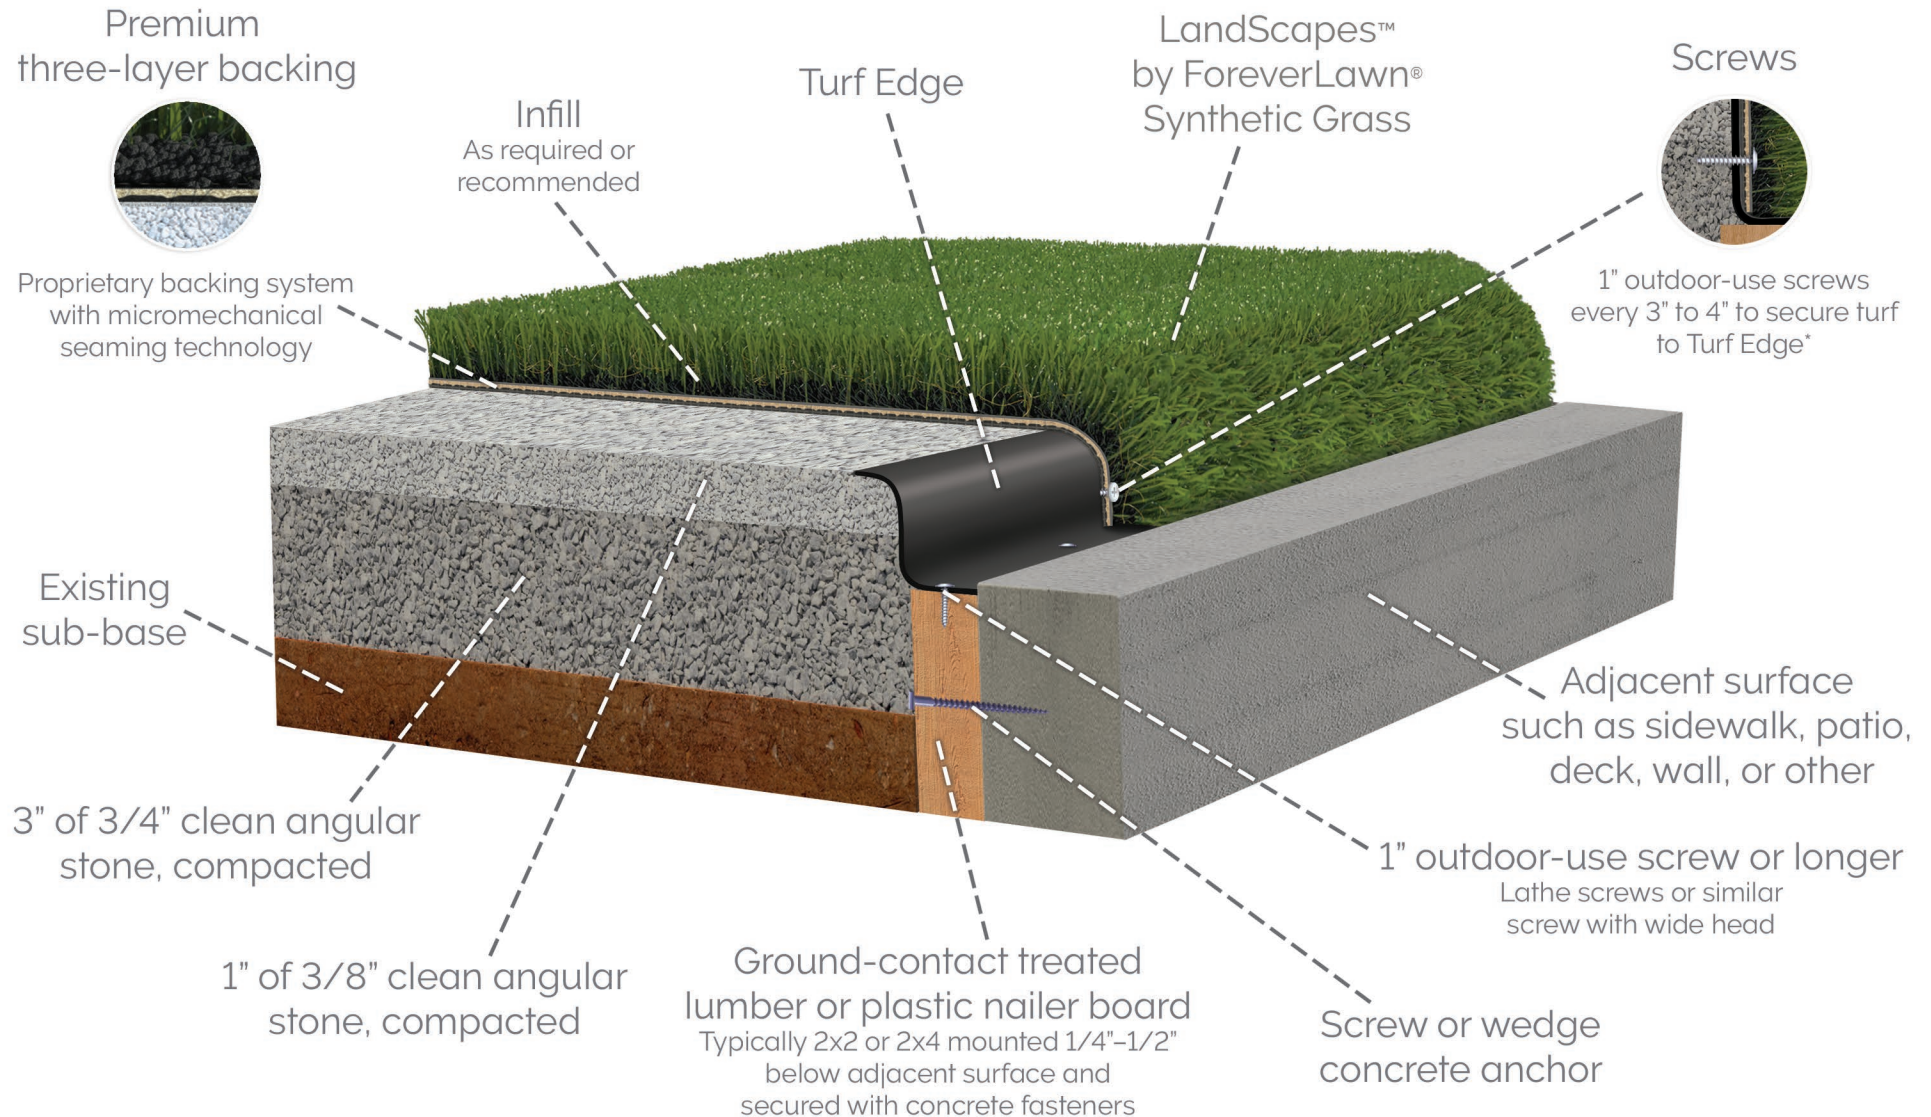

ForeverLawn Synthetic Grass System

Installed over aggregate using Turf Edge

LandScapes
by ForeverLawn®

ForeverLawn

330.499.8873 • foreverlawn.com
8007 Beeson St., Louisville, OH 44641

CADdetails
MICROSITE

microsite.caddetails.com/1148

By	T. Smith	04/24
Scale	Not to scale	
Drawing No.	M1782	