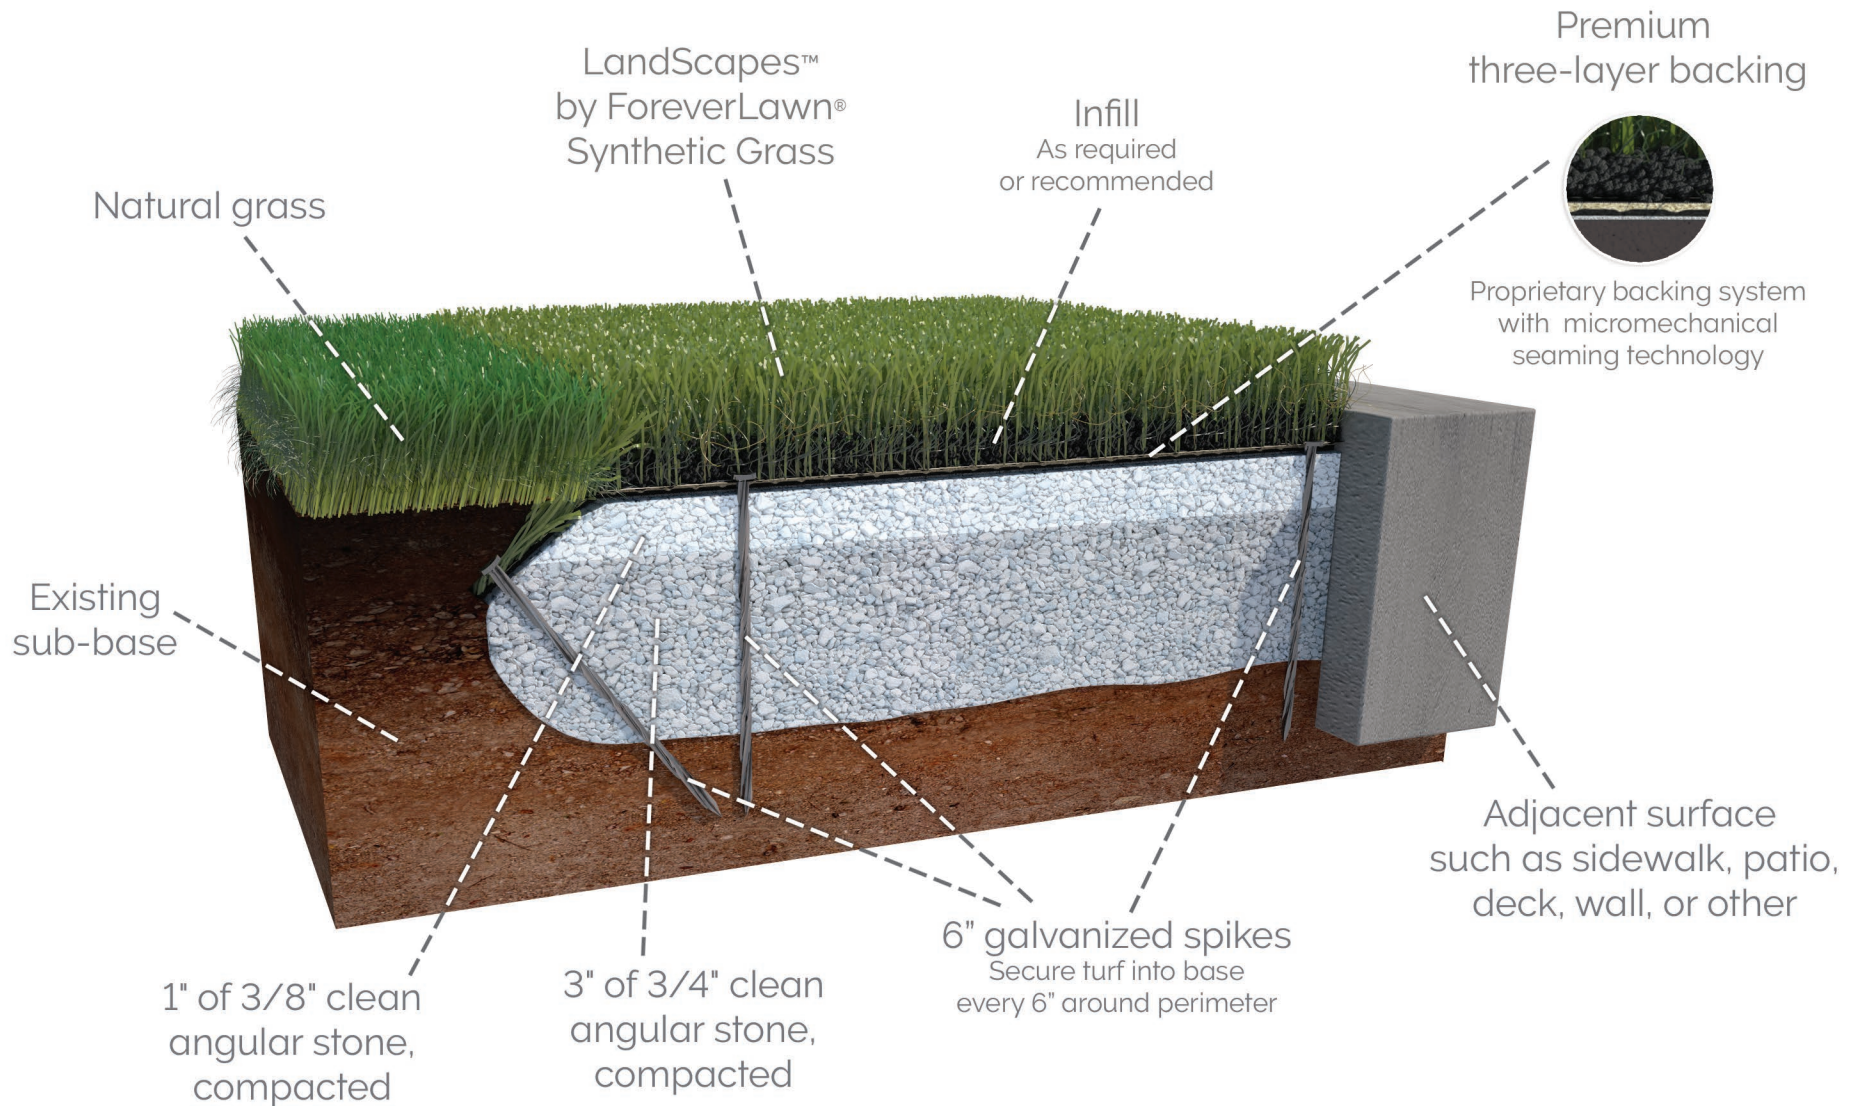

ForeverLawn Synthetic Grass System

Installed over aggregate without perimeter boards

LandScapes
by ForeverLawn®

ForeverLawn

330.499.8873 • foreverlawn.com
8007 Beeson St., Louisville, OH 44641

CADdetails
MICROSITE

microsite.caddetails.com/1148

By	G. Swartz	06/24
Scale	Not to scale	
Drawing No.	M1473	