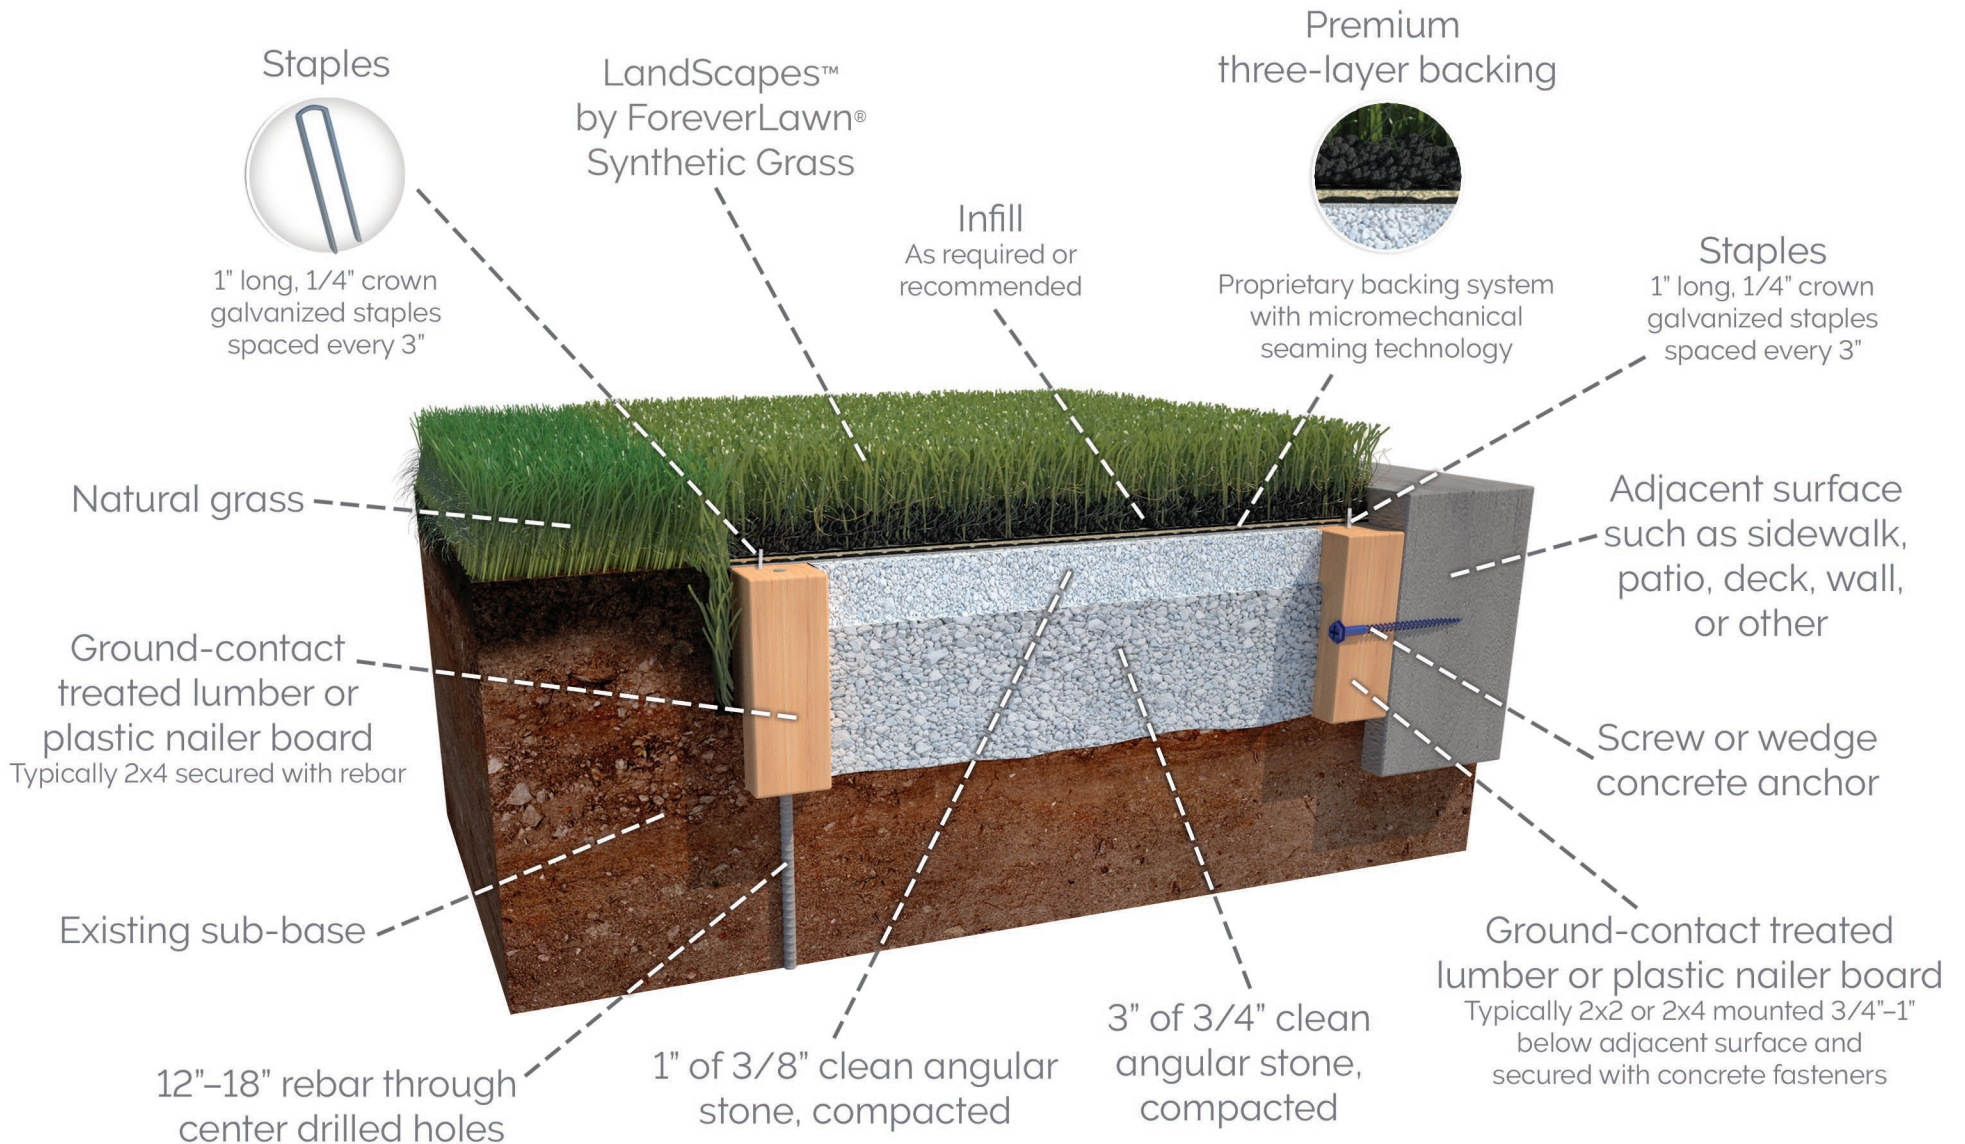

ForeverLawn Synthetic Grass System

Installed over aggregate with perimeter boards

LandScapes
by ForeverLawn®

ForeverLawn

330.499.8873 • foreverlawn.com
8007 Beeson St., Louisville, OH 44641

CADdetails
MICROSITE

microsite.caddetails.com/1148

By	G. Swartz	06/24
Scale	Not to scale	
Drawing No.	M1474	