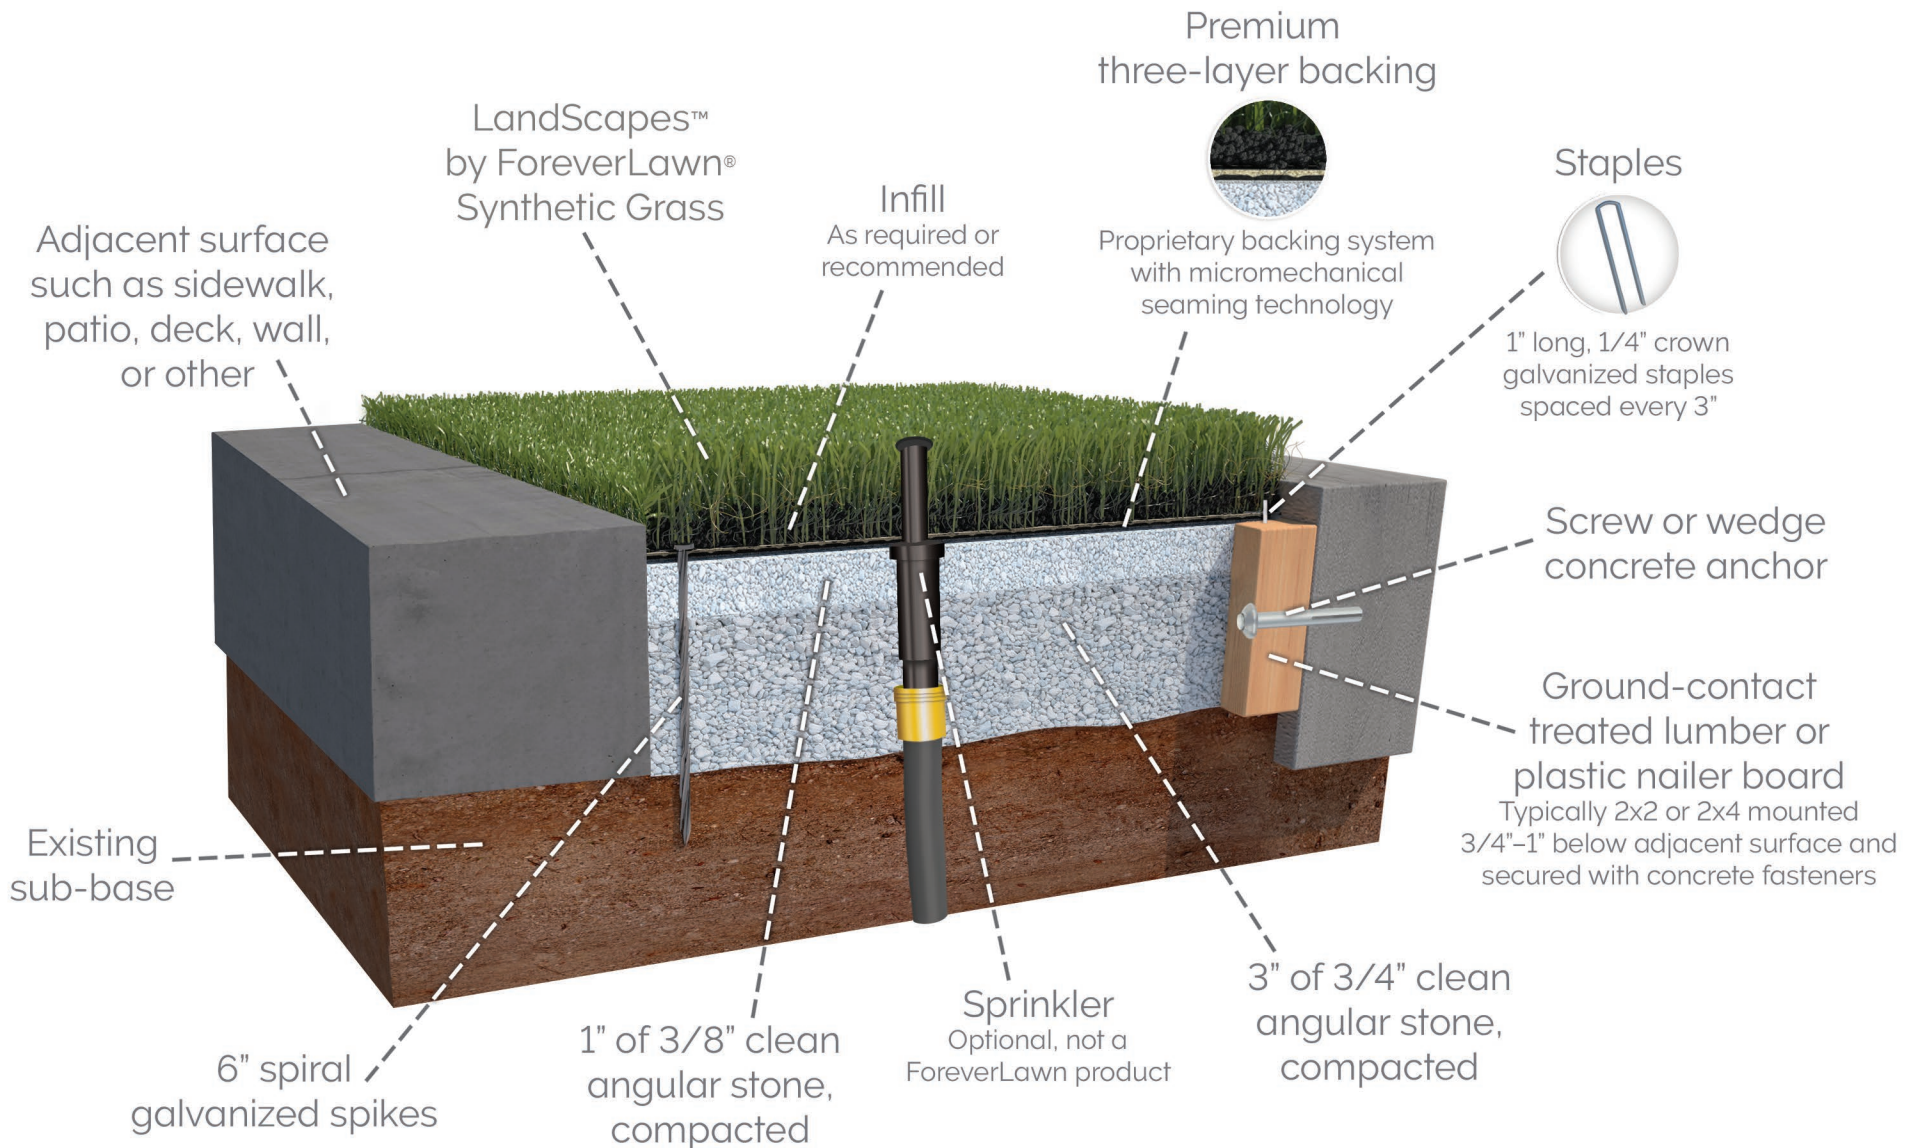

ForeverLawn Synthetic Grass System

Installed over aggregate with perimeter boards

330.499.8873 • foreverlawn.com
8007 Beeson St., Louisville, OH 44641

microsite.caddetails.com/1148

By	G. Swartz	06/24
Scale	Not to scale	
Drawing No.	M1578	